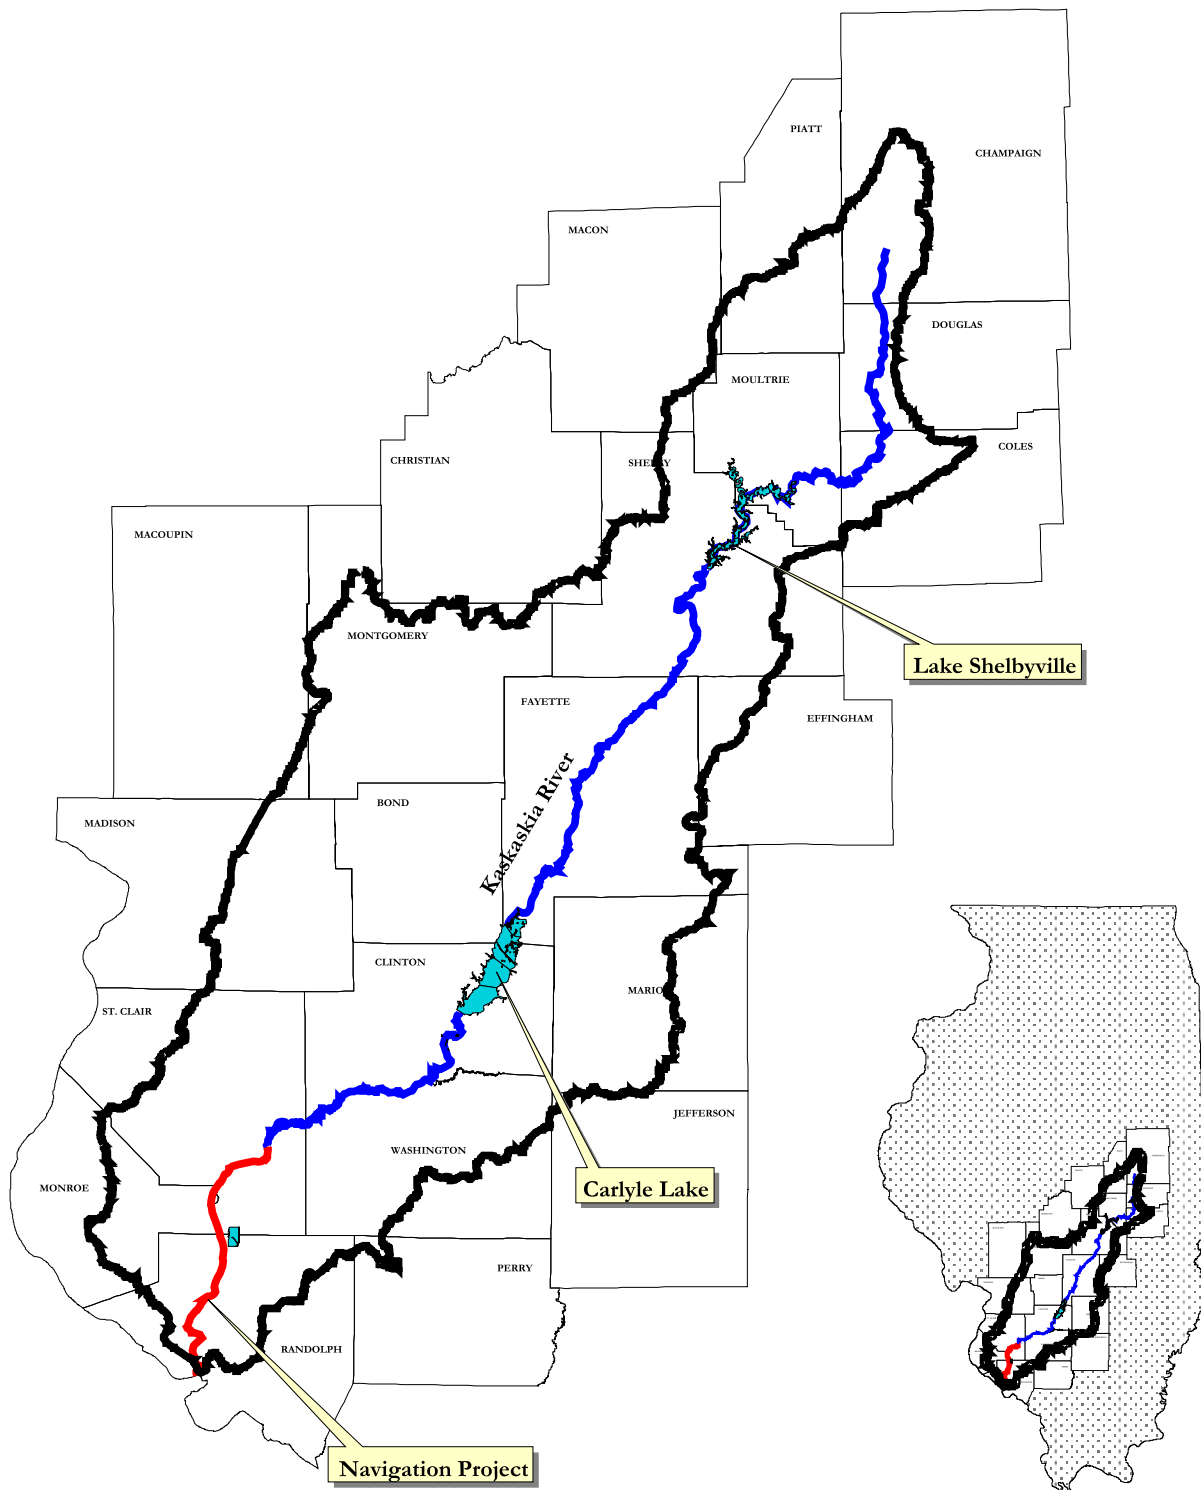

Kaskaskia River Watershed

The Kaskaskia River Watershed Basin, at 3,677,785 acres, represents 10.2% of the surface area of Illinois.